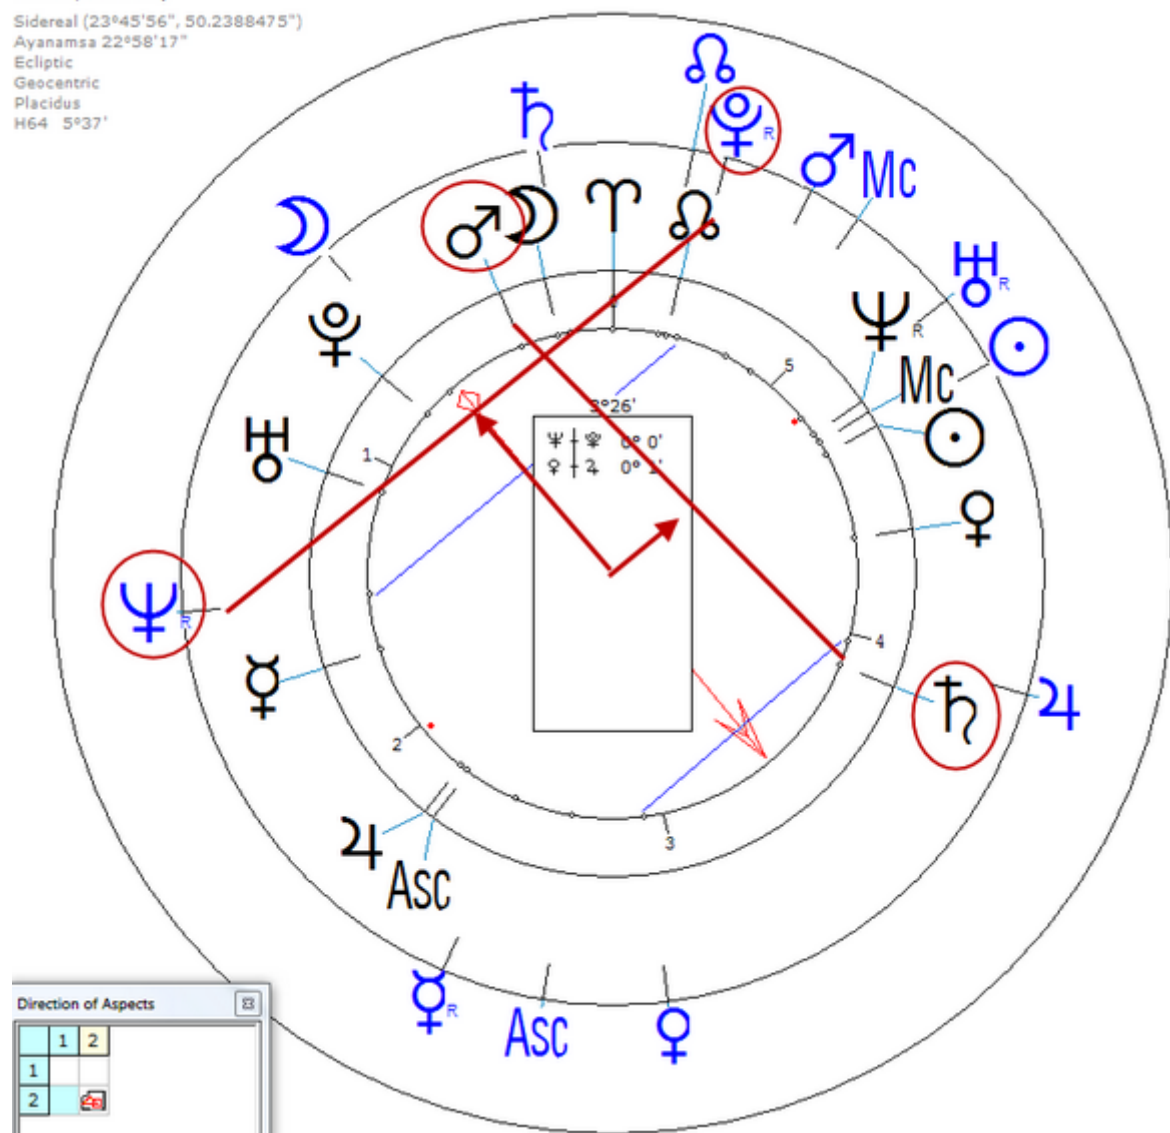

Baader, Andreas

6 May 1943 at 00:05 (= 12:05 AM)Munich, Germany, 48n08, 11e34

German militant anarchist and political activist.

<https://www.astro.com/astro-databank/Baader,_Andreas>

Death by Suicide 18 October 1977 Stuttgart,Germany(Shot self to death in prison, age 34)

Solar Return (Harmonic 64) It was not a suicide.

[Solar ♀/♀ = ♂n/♁n] = murder

"There are many debatable aspects to the deaths: Baader was supposed to have shot himself in the base of the neck so that the bullet exited through his forehead; repeated tests indicated that it was virtually impossible for a person to hold and fire a gun in such a way."

<https://en.wikipedia.org/wiki/Andreas_Baader#Death>

Baader, Andreas
6 May 1943 Thu 0:05 (GMT+2) 48n08 11e34
Munich, Germany

Sidereal (23°45'56", 50.2388475")
Ayanamsa 22°58'17"
Ecliptic
Geocentric
Placidus
H64 5°37'